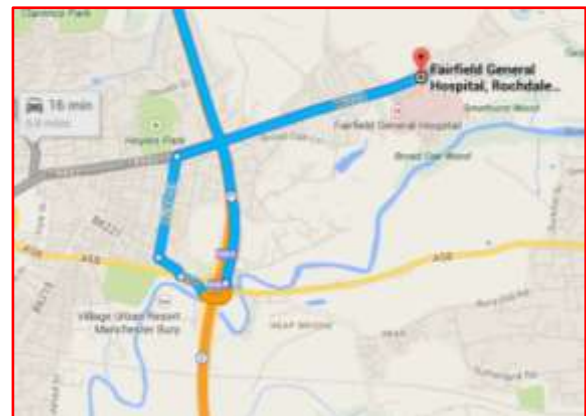

Medical Emergency Services.

BARDOC

Moorgate Primary Care Centre First Floor
22 Derby Way Bury BL9 0NJ.
0161 763 4242

Fairfield General Hospital

Rochdale Old Rd,
Bury BL9 7TD
0161 624 0420

Bury Healthcare Pharmacy