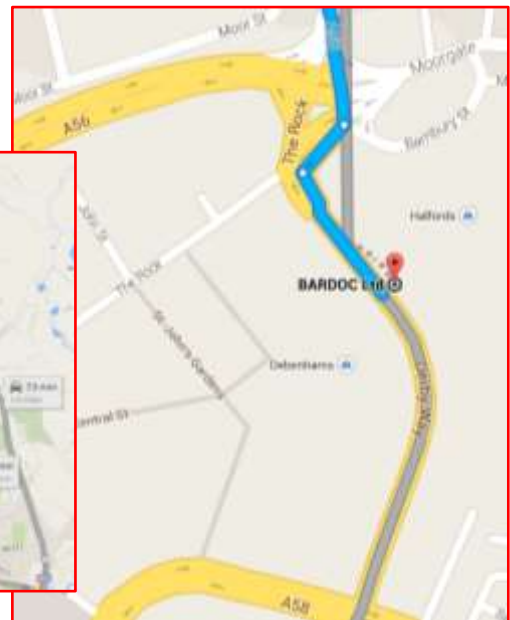

Medical Emergency Services.

BARDOC

Moorgate Primary Care Centre First Floor
22 Derby Way Bury BL9 0NJ.
0161 763 4242

Fairfield General Hospital

Rochdale Old Rd,
Bury BL9 7TD
0161 624 0420

Bury Healthcare Pharmacy

28 Walmersley Rd, Bury, Lancashire, BL9 6DP
0161 2221024

Monday	07:00	-	21:00
Tuesday	07:00	-	21:00
Wednesday	07:00	-	21:00
Thursday	07:00	-	21:00
Friday	00:00	-	02:00
	07:00	-	00:00
Saturday	00:00	-	02:00
	07:00	-	00:00
Sunday	10:00	-	16:00