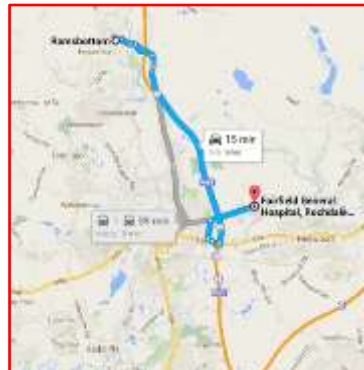

Medical Emergency Services.

BARDOC

Moorgate Primary Care Centre First Floor
22 Derby Way Bury BL9 0NJ.
0161 763 4242

Fairfield General Hospital

Rochdale Old Rd,
Bury BL9 7TD
0161 624 0420

Bury Healthcare Pharmacy